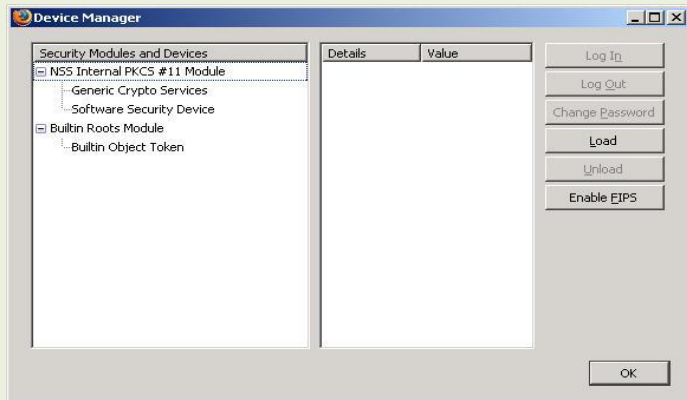

Click on Load