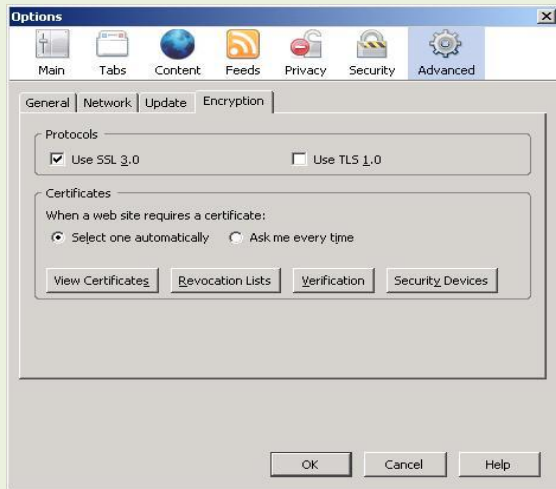

Click on Encryption, Security Devices