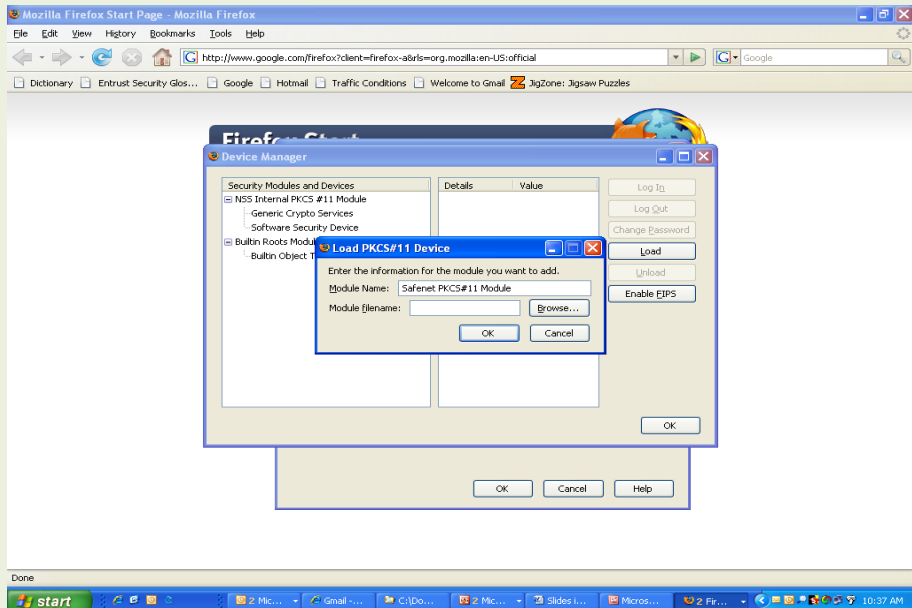

[Learn more about Firefox features](#), or follow the directions at the top of this page to close this tab and go directly to your home page.

Click on Encryption, Security Devices

Click on Load

Enter Safenet PKCS11 Module, Click on Browse

Browse to Windows\System32
Double click on dkck201.dll

Click on OK

Click on OK

Click on OK

Click on OK on each dialogue to back out.