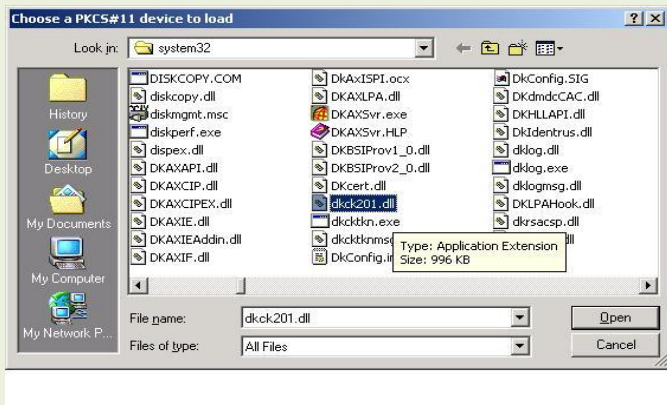

Browse to Windows\System32
Double click on dkck201.dll